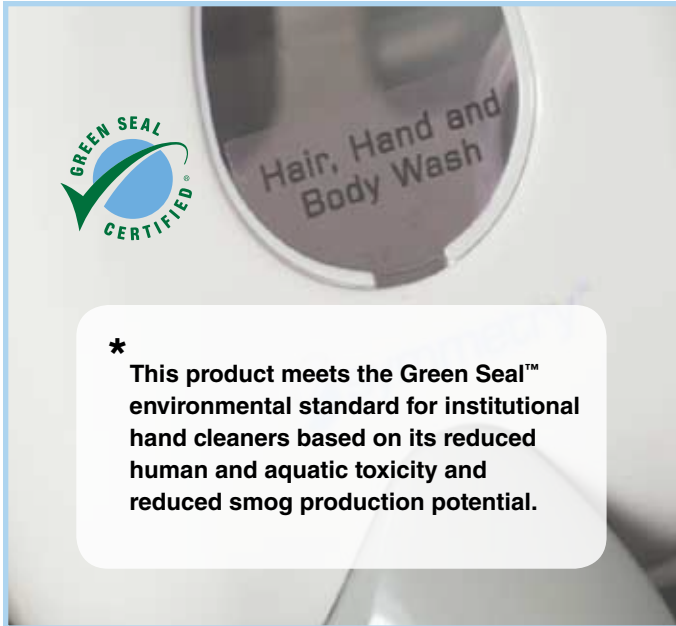

Symmetry™ Hair, Hand & Body Foaming Wash

Hair, Hand & Body Foaming Wash is a rich foaming wash for general use that is biodegradable, free of all dyes, and certified by Green Seal™ to meet the GS41 standard.

One of the unique features of the Symmetry line is that the dispensers allow for liquid and foam soap. Whether you prefer using liquid or foam soap at your facility, it is as simple as changing a soap bag.

Symmetry soaps are packaged in sealed, plastic containers that are contaminate-free and allow for 99% product evacuation. That means you won't be wasting money throwing away containers that aren't quite empty. When empty, simply swap it out with a new bag. There is no product waste!

FEATURES

- Foaming wash for general use
- Green Seal™ certified
- Biodegradable
- Dye-free
- Packaged in hermetically sealed plastic bags
- “No-drip” system
- 99% product evacuation
- Available in 1250 ml and 2000 ml
- Fruity floral fragrance