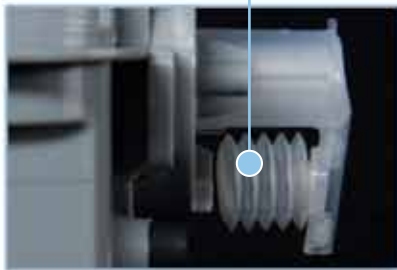

**6 x 1250 ml
Foam
Product #90071120**

**4 x 2000 ml
Foam
Product #90071200**

“No-Drip”

The patented “No-Drip” foam bellows ensures a clean countertop after every push.

Bag Features

Symmetry soap bags are flexible and hermetically sealed to ensure no contamination. Receive great end-use cost with a 99% evacuation rate. Each bag comes with pump attached.