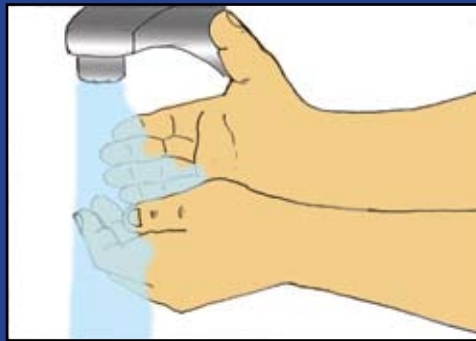

# SOAP NINJA'S HAND WASHING STEPS

"JOIN ME IN FIGHTING GERMS!  
WASH YOUR HANDS FOLLOWING  
THESE STEPS!"

Buckeye International, Inc.  
2700 Wagner Place • Maryland Heights • MO 63043  
(314) 291-1900

**1** Wet your hands and wrists with warm water.

**2** Apply soap to your hands.

**3** Wash your hands for at least 20 seconds.

**4** Remember to scrub all around your hands.

**5** Rinse all soap off your hands.

**6** Dry your hands completely.

**7** Turn off the water with a towel.

**8** Open the door with the towel.

**9** Throw the towel in a trash can.