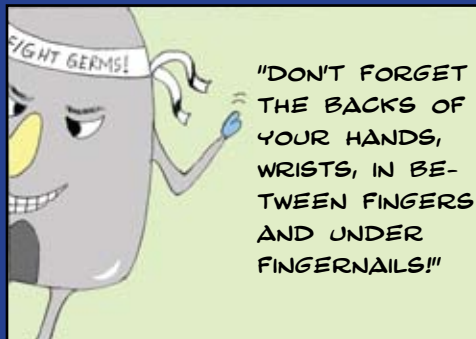

# SOAP NINJA'S HAND WASHING STEPS

"JOIN ME IN FIGHTING GERMS!  
WASH YOUR HANDS FOLLOWING  
THESE STEPS!"

Buckeye International, Inc.  
2700 Wagner Place • Maryland Heights • MO 63043  
(314) 291-1900

**1** Wet your hands and wrists with warm water.

**2** Apply soap to your hands.

**3** Wash your hands for at least 20 seconds.

**4** Remember to scrub all around your hands.

**5** Rinse all soap off your hands.

**6** Dry your hands completely.

**7** Turn off the water with a towel.